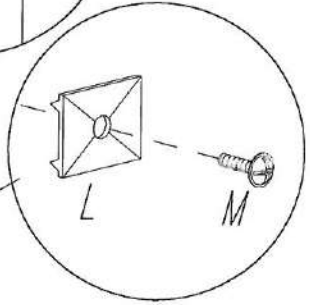

VI

wer. A+B

VII

wer. A+B

! K ≠ 0