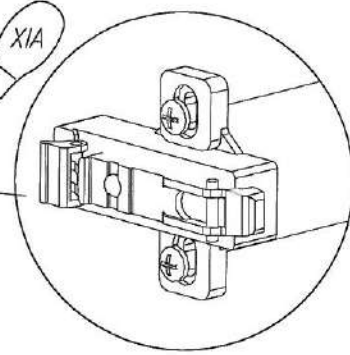

XI

wer. A

XIA

XIIA

XIIIA

!	X2 ≠ X4

wer. A

!	12 ≠ 13

XIVA

XVA

XVIA

LOGO

13

Instrukcja montażu
Assembly instruction
Montageanleitung
Instrucciones d'instal·lacion
Наводы