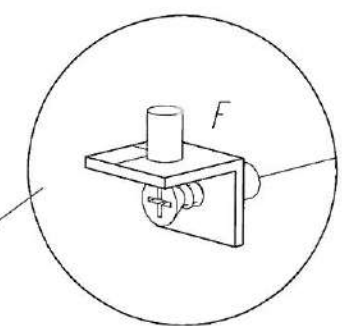

A Ø8x40 x36	B L34/M6 x26	C Ø15/18 x26	D Ø7x50 x6	E M6x40 x12	F x32	G Metal-H x4
H Ø3,5x16 x30	K Ø4,0x40 x4	L x14	M Ø3,5x20 x14	N x4	O Ø3,5x30 x18	P x2
R x2	SH4 x1	LOGO Pinio www.pinio.com.pl x1	x2			

X1 PAROLE Self-close 2/9 x8	X2 H=2 x8	X3 Ø4,0x16 x24+12	X4 H=9 x4	X5 SNAP MIDDLE x4
-----------------------------------	-----------------	-------------------------	-----------------	-------------------------

SNAP W3

! X1 ≠ X5  
! K ≠ 0

wer. A+B

wer. A+B

wer. A+B

wer. A+B

wer. A+B

VI