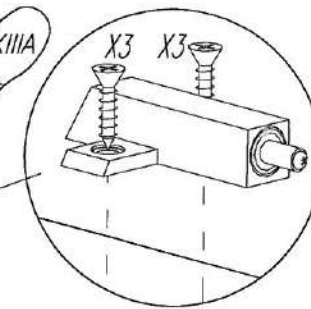

XIIA

XIIIA

!	X2 ≠ X4

wer. A