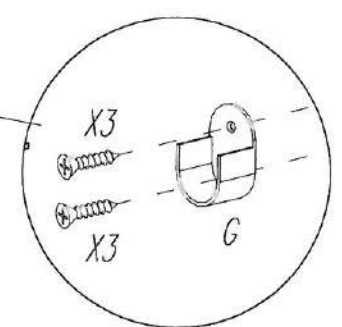

A Ø8x40 x36	B L34/M6 x26	C Ø15/18 x26	D Ø7x50 x6	E M6x40 x12	F x32	G Metal-H x4
H Ø3,5x16 x30	K Ø4,0x40 x4	L x14	M Ø3,5x20 x14	N x4	O Ø3,5x30 x18	P x2
R x2	SH4 x1	LOGO Pinio www.pinio.com.pl x1	x2			

X1 PAROLE Self-close 2/9 x8	X2 H=2 x8	X3 Ø4,0x16 x24+12	X4 H=9 x4	X5 SNAP MIDDLE x4
-----------------------------------	-----------------	-------------------------	-----------------	-------------------------

SNAP W3

! X1 ≠ X5  
! K ≠ 0

wer. A+B

wer. A+B

wer. A+B

wer. A+B

wer. A+B

VI