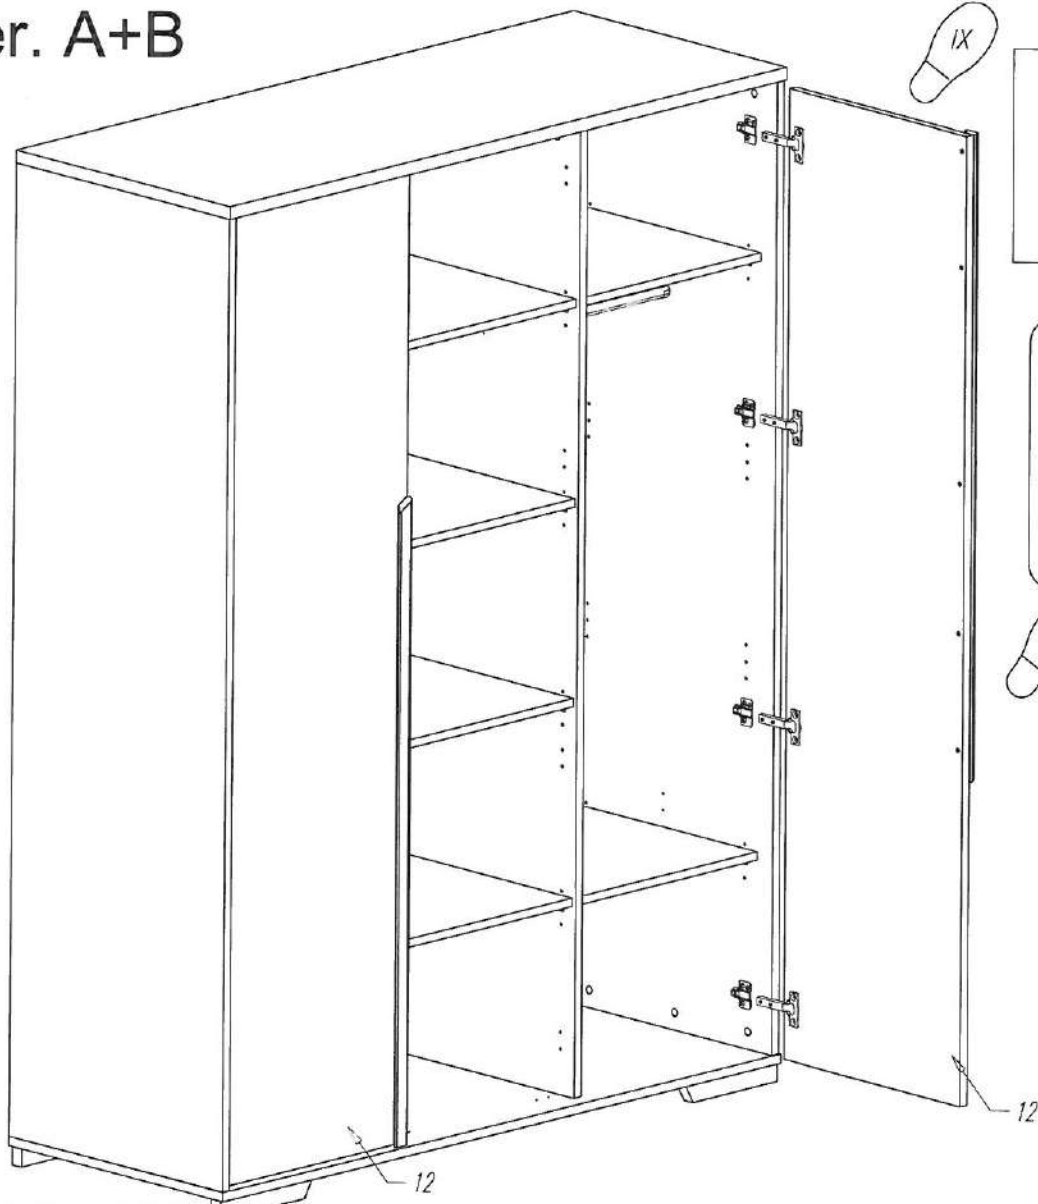

VIII wer. A+B

! U-102 ≠ U-125

! 12 ≠ 13

! K ≠ 0

! X1 ≠ X5

wer. A+B

X

! 12 ≠ 13