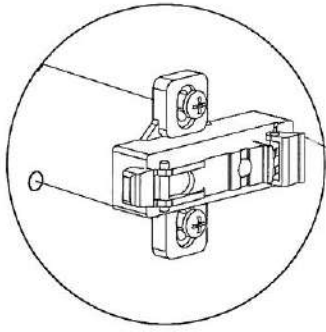

XVII

wer. B

XVIII B