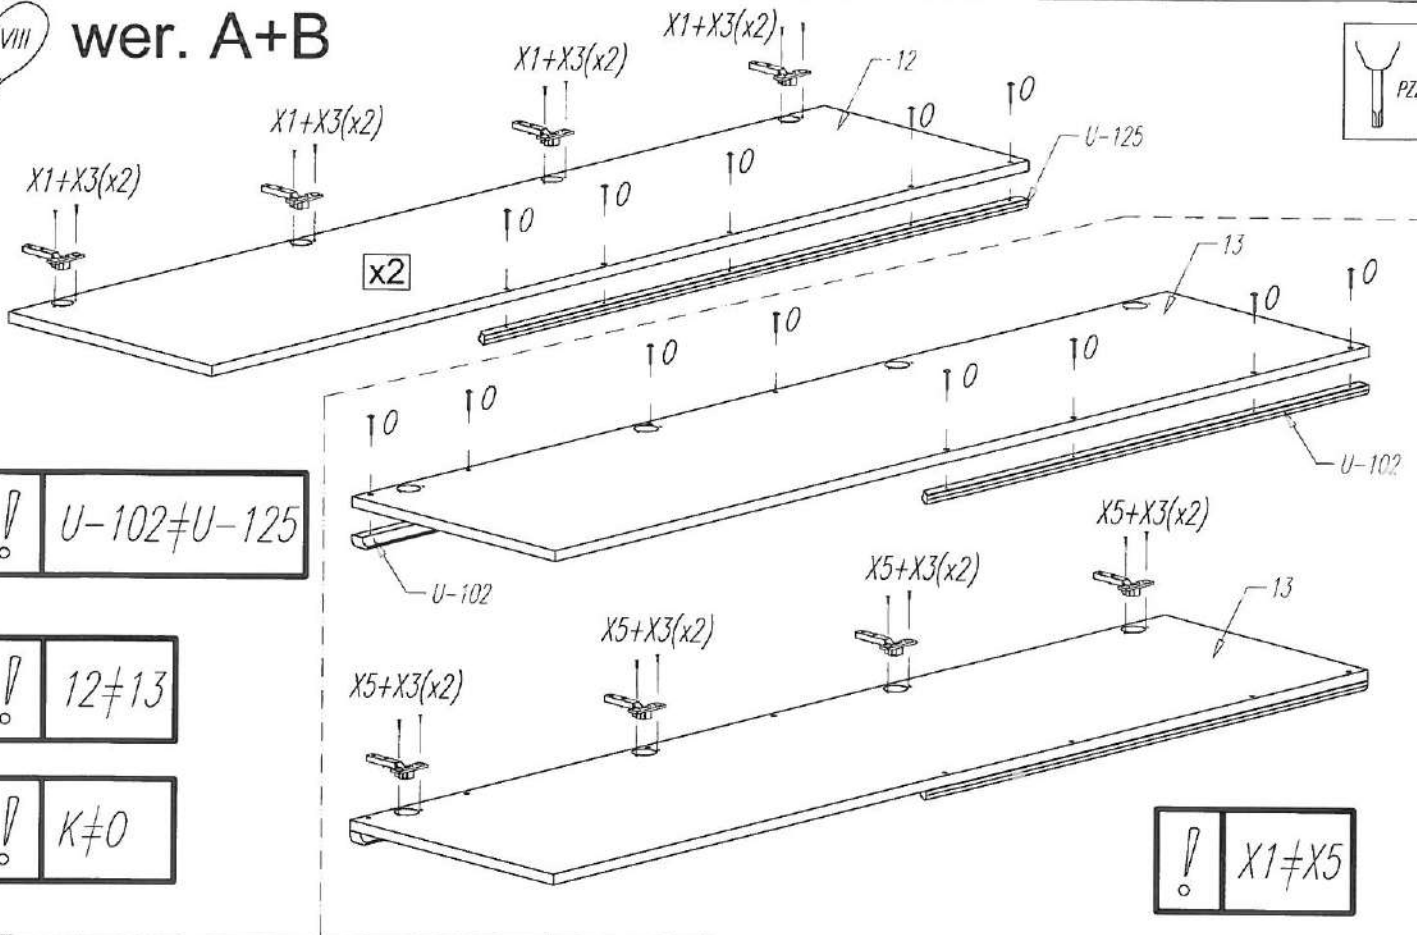

VIII wer. A+B