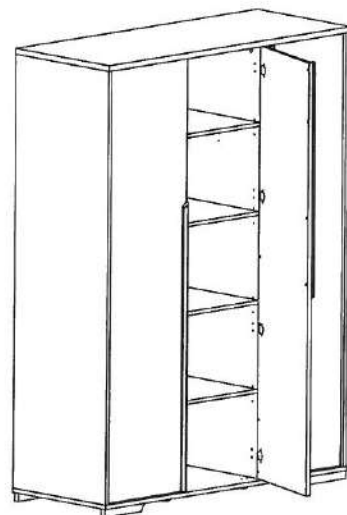

wer. A

wer. B