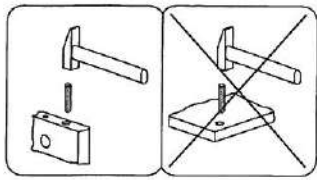

A Ø8x40 x36	B L34/M6 x26	C Ø15/18 x26	D Ø7x50 x6	E M6x40 x12	F x32	G Metal-H x4
H Ø3,5x16 x30	K Ø4,0x40 x4	L x14	M Ø3,5x20 x14	N x4	O Ø3,5x30 x18	P x2
R x2	SH4 x1	LOGO Pinio www.pinio.com.pl x1	x2			

X1 PAROLE Self-close 2/9 x8	X2 H=2 x8	X3 Ø4,0x16 x24+12	X4 H=9 x4	X5 SNAP MIDDLE x4
-----------------------------------	-----------------	-------------------------	-----------------	-------------------------

SNAP W3

! X1 ≠ X5  
! K ≠ 0

wer. A+B

wer. A+B

wer. A+B

wer. A+B

wer. A+B

VI