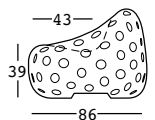

KIT LUCE/LIGHT KIT

GROSS WEIGHT:

kg 16,2

DETAILS:

Fori da 6 cm/
6 cm holes

- **A4182** kit luce LED per esterni/outdoor LED light kit
- **A4688** kit luce LED naturale per esterni outdoor natural LED light kit
- **A4572** kit luce LED per esterni opalino Opaline outdoor LED light kit
- **A4690** kit luce LED naturale per esterni opalino Opaline outdoor natural LED light kit
- **A4722** kit luce LED RGB per esterni con telecomando Outdoor RGB LED light kit w/remot control
- **A4729** kit luce LED RGB per esterni opalino con telec. Opaline outdoor RGB LED light kit w/remot control
- **A4724** kit luce LED RGB per esterni Outdoor RGB LED light kit
- **A4730** kit luce LED RGB per esterni opalino Opaline outdoor RGB LED light kit
- **A4307** kit luce LED RGB per interni/esterni con telec. Indoor/outdoor RGB LED light kit w/remote control
- **A4447** kit luce LED RGB per interni/esterni senza trasformatore con telec./Indoor/outdoor RGB LED light kit without transformer w/remote control
- **A4573** kit luce LED RGB per interni/esterni opalino con telecomando/Opaline indoor/outdoor RGB LED light kit w/remote control
- **A4364** kit luce LED RGB a batteria con spina RGB LED light kit with battery and plug